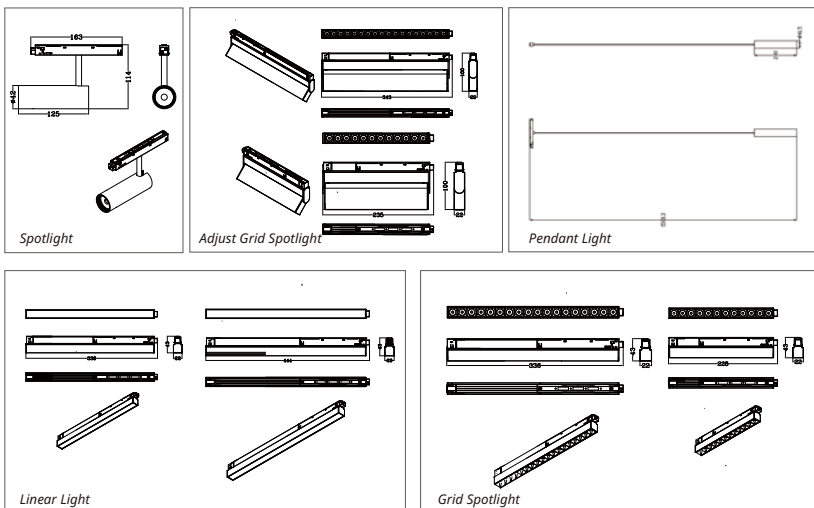

Dimensional Drawing: