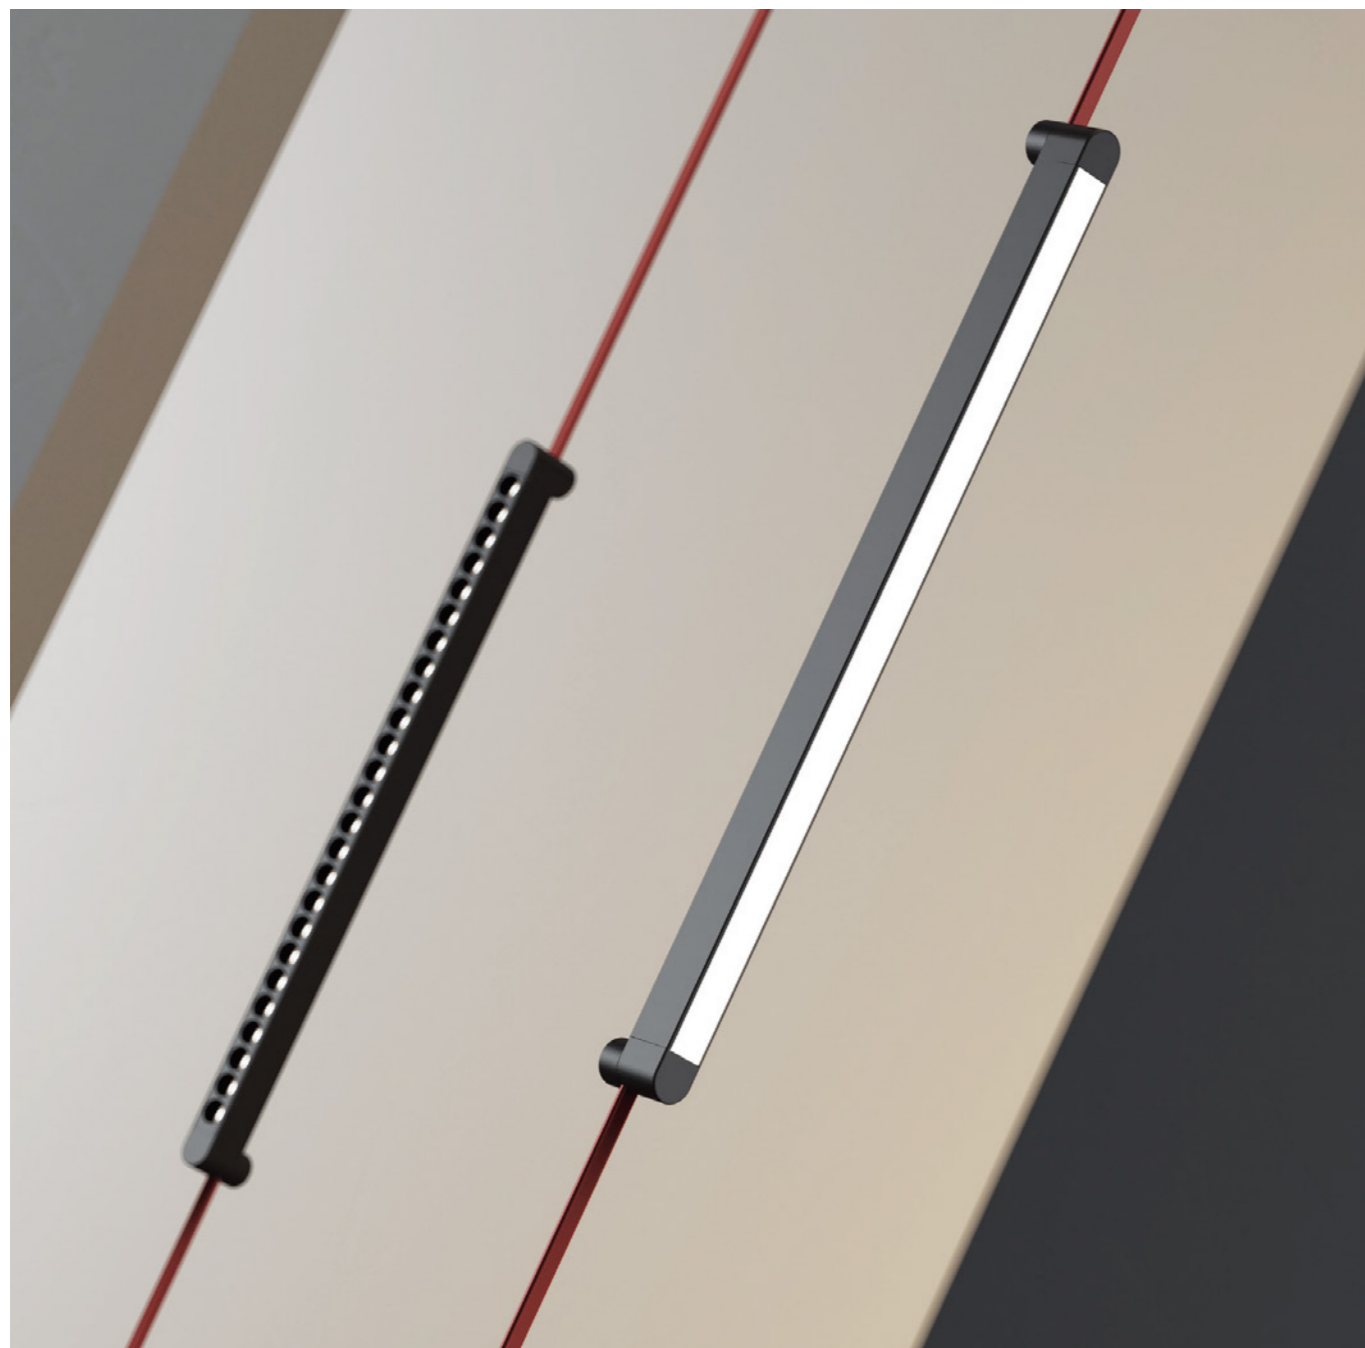

giving DIY
a designer feel