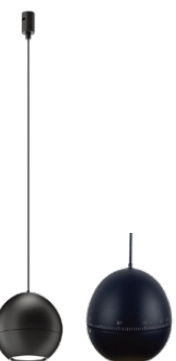

BALL PENDANT BRIDGE

Model	LB-CD-07-12W	12W	D100*H100mm
Angle	Adjustable 10° -55°		
CRI	Ra>90		
CCT	3000K / 3500K / 4000K / 5000K		
Material	Aluminum+PA66