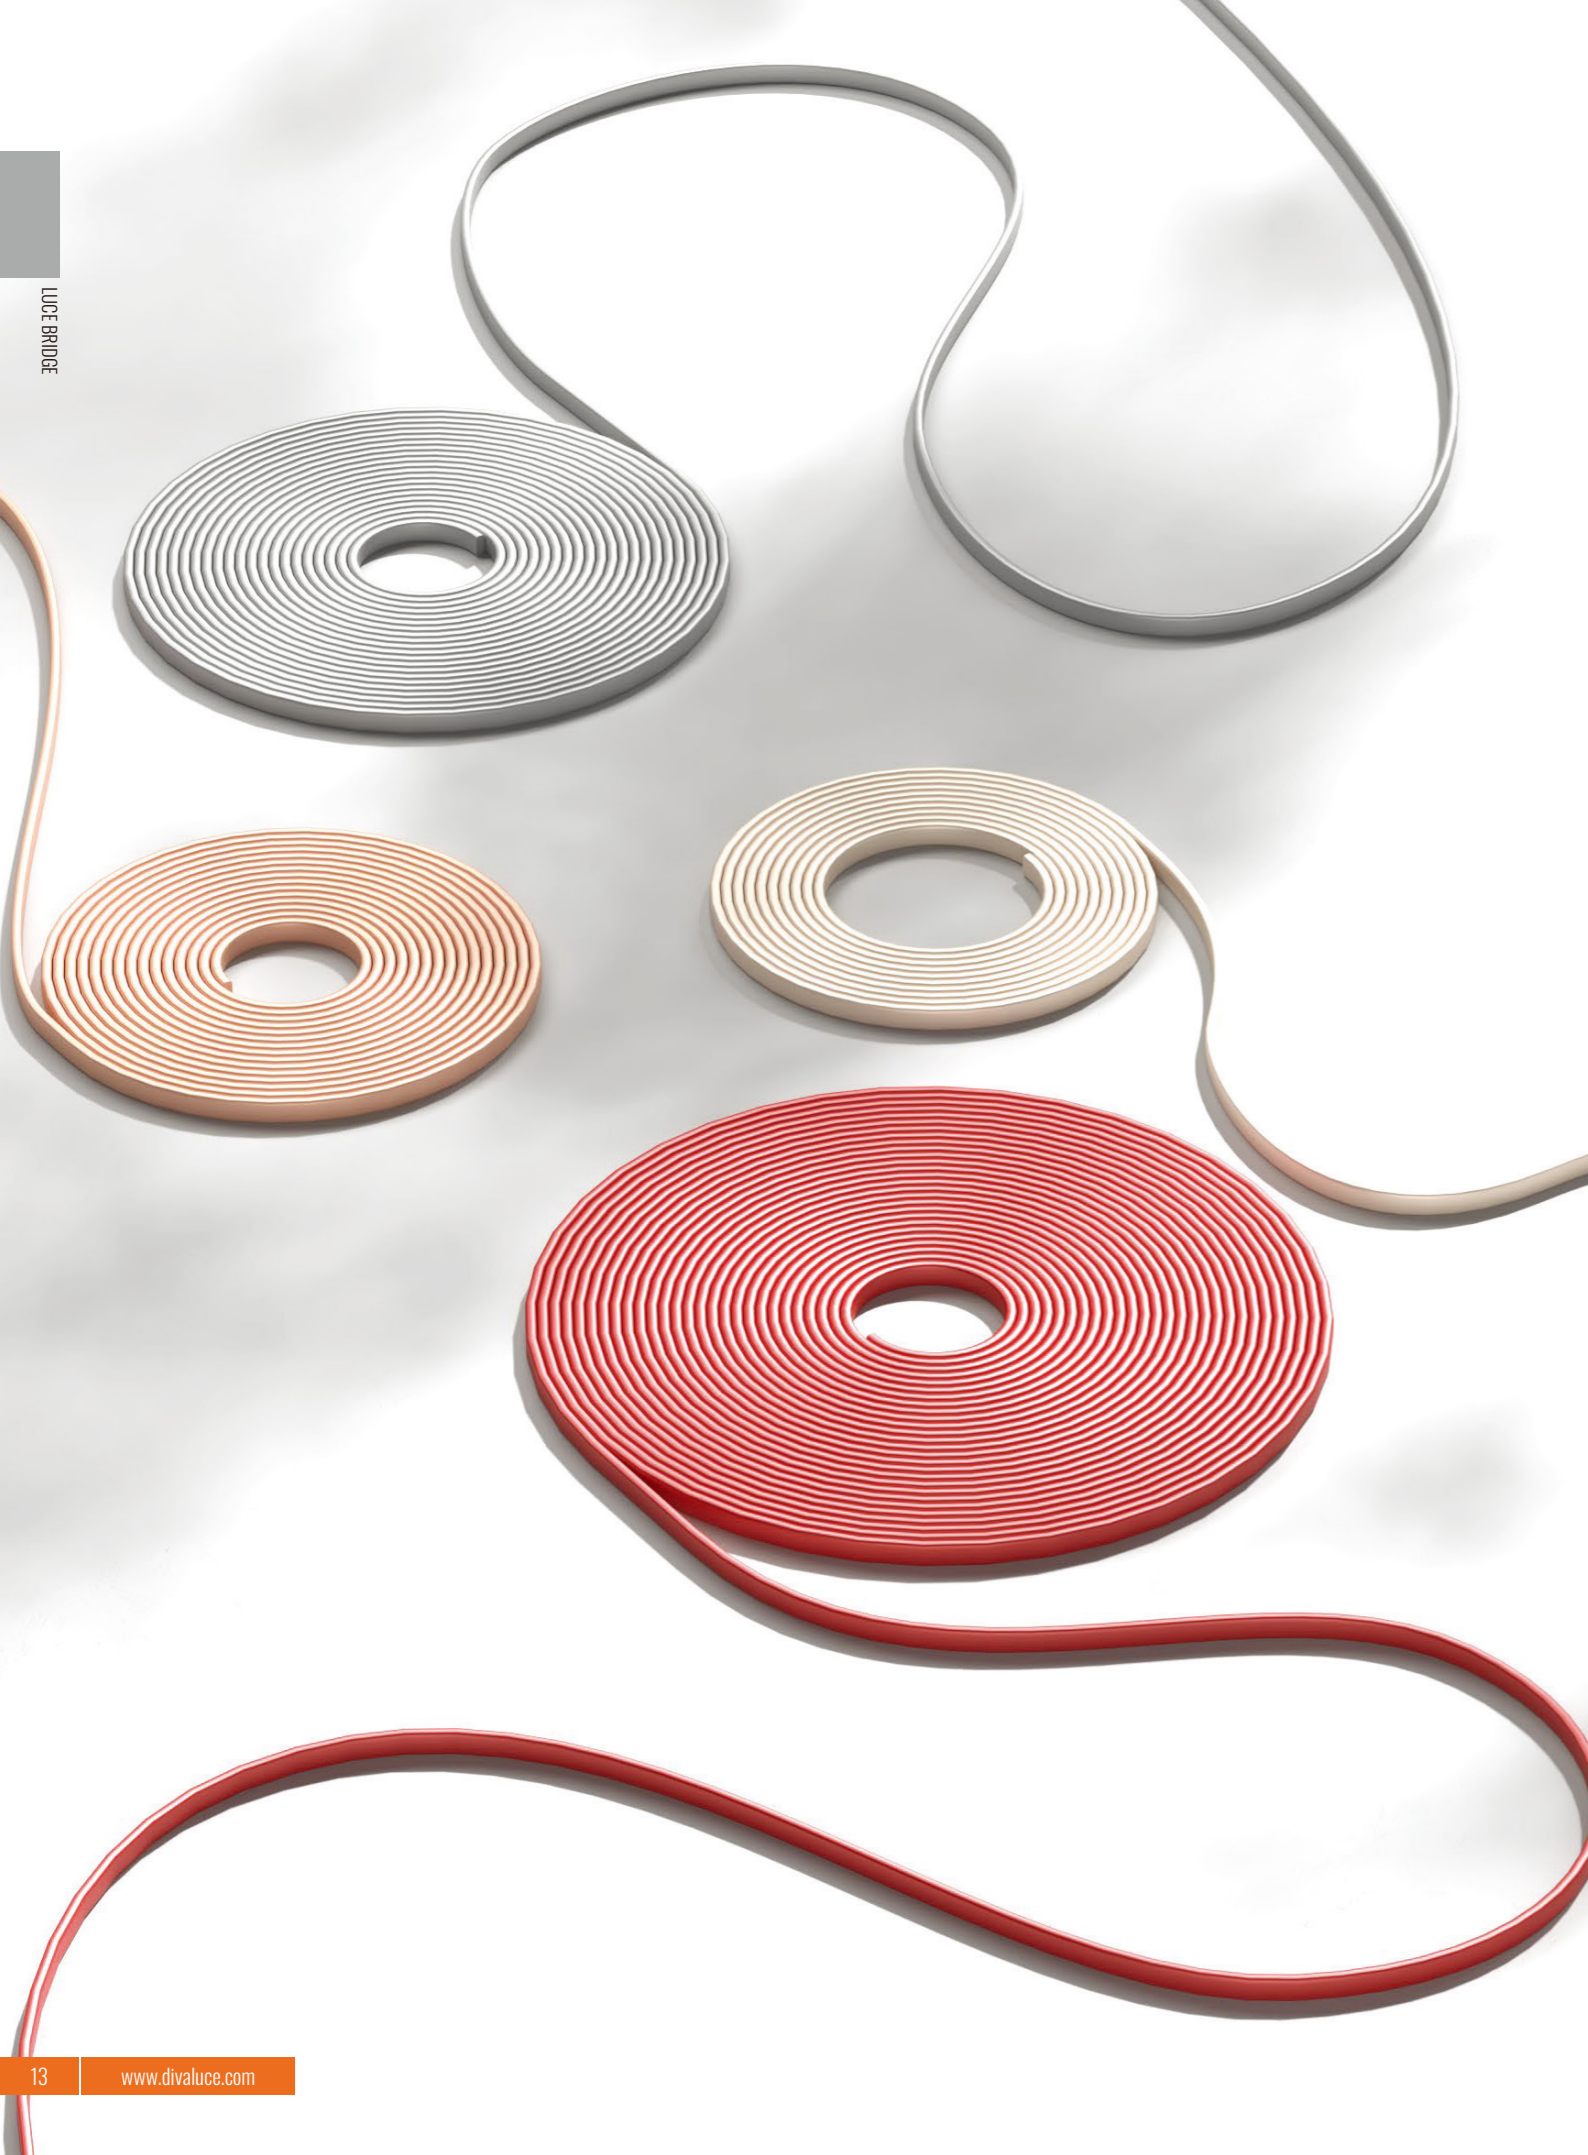

break free from
the traditional
constraints of design
with creative lighting