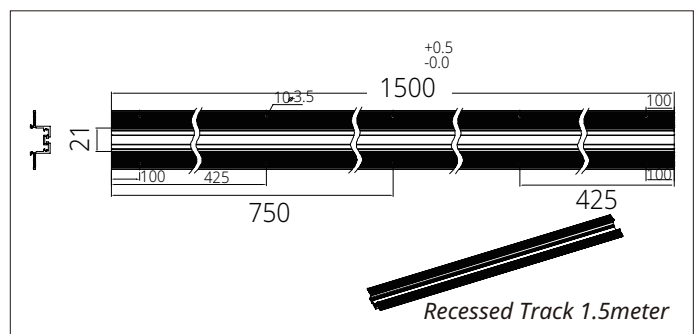

Dimensional Drawing:

Dimensional Drawing:

European Brand

LT30

Track Light System

Ultra Slim, Modern Aesthetics

3000K/4000K/6500K

Ultra Slim