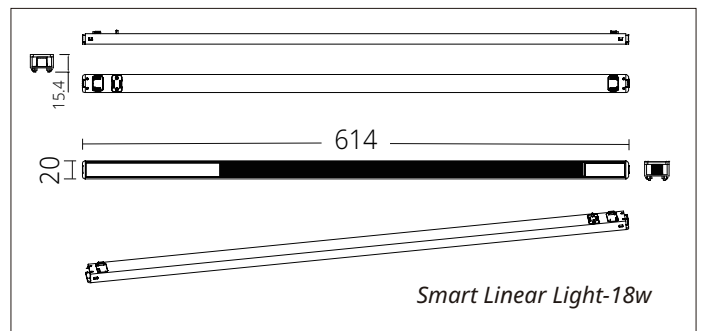

Dimensional Drawing:

Dimensional Drawing:

European Brand

LT30

Track Light System

Ultra Slim, Modern Aesthetics

3000K/4000K/6500K

Ultra Slim