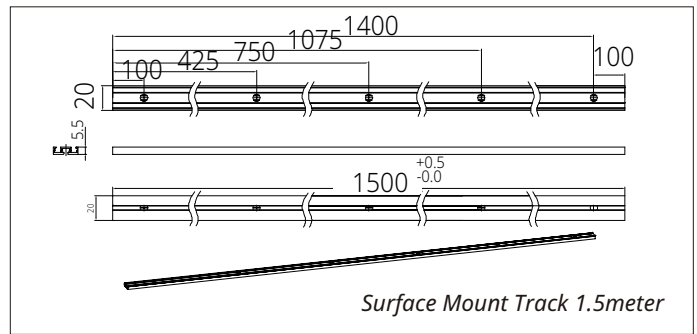

Dimensional Drawing:

Dimensional Drawing:

European Brand

LT30

Track Light System

Ultra Slim, Modern Aesthetics

3000K/4000K/6500K

Ultra Slim