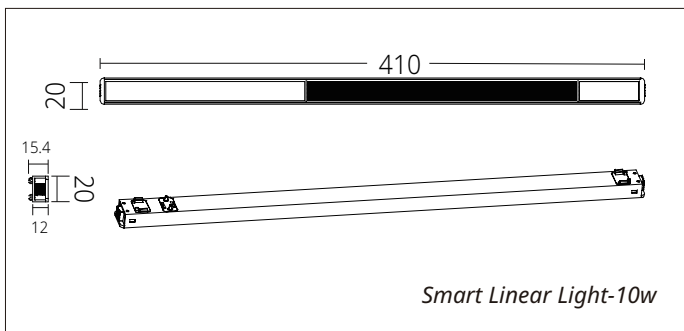

Dimensional Drawing:

Dimensional Drawing:

European Brand

LT30

Track Light System

Ultra Slim, Modern Aesthetics

3000K/4000K/6500K

Ultra Slim