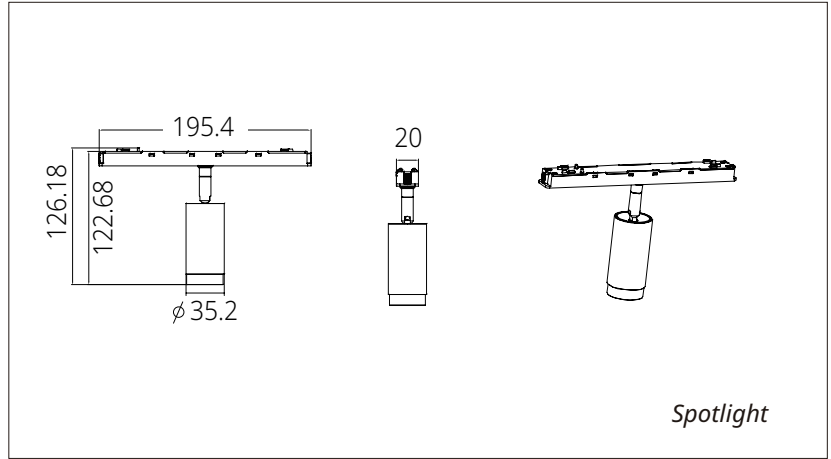

Dimensional Drawing:

Dimensional Drawing:

European Brand

LT30

Track Light System

Ultra Slim, Modern Aesthetics

3000K/4000K/6500K

Ultra Slim