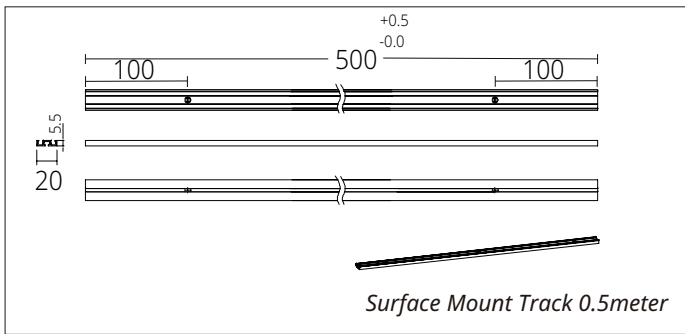

Dimensional Drawing:

Dimensional Drawing:

European Brand

LT30

Track Light System

Ultra Slim, Modern Aesthetics

3000K/4000K/6500K

Ultra Slim