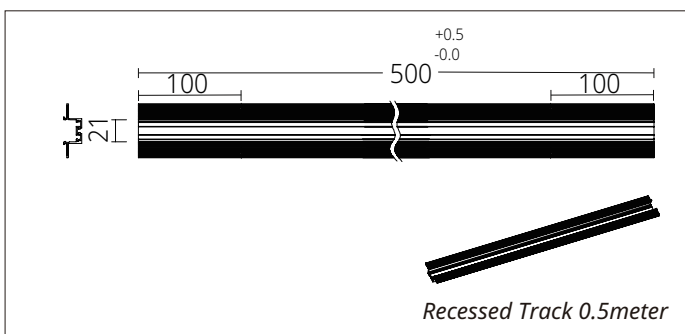

Dimensional Drawing:

Dimensional Drawing:

European Brand

LT30

Track Light System

Ultra Slim, Modern Aesthetics

3000K/4000K/6500K

Ultra Slim