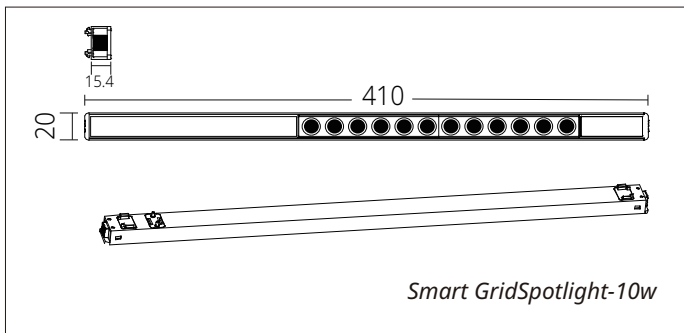

Dimensional Drawing:

Dimensional Drawing:

European Brand

LT30

Track Light System

Ultra Slim, Modern Aesthetics

3000K/4000K/6500K

Ultra Slim