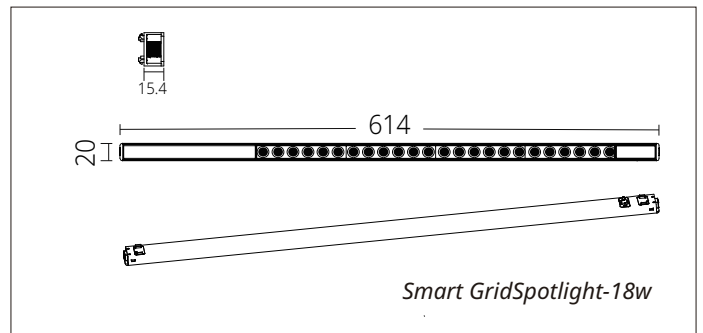

Dimensional Drawing:

Dimensional Drawing:

European Brand

LT30

Track Light System

Ultra Slim, Modern Aesthetics

3000K/4000K/6500K

Ultra Slim