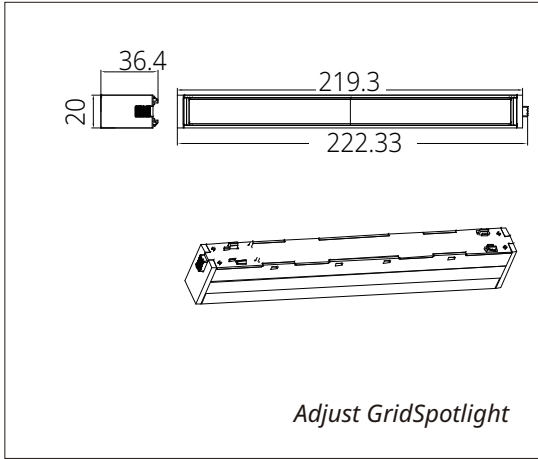

Dimensional Drawing:

Dimensional Drawing:

European Brand

LT30

Track Light System

Ultra Slim, Modern Aesthetics

3000K/4000K/6500K

Ultra Slim